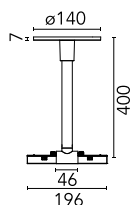

Mechanical Rod Rose Ø 140 mm

■ 06.5117.14 - Black

Mechanical rod rose ø140 mm.

Main specifications

Number of heads	1
Mountings	Ceiling surface
Environment	Indoor dry location

Electrical

Voltage (V)	48.00
Emergency	Without

Physical

Color	Black
Weight (kg)	0.89
Length (mm)	400

Note

The closure terminals will also be electrified and must be ordered separately. Mechanic rod with a Ø50 connection rose: to fasten profiles. Adjustable 25 mm, to adapt it to irregular ceilings.