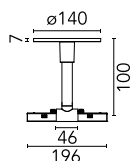

Mechanical Rod Rose Ø 140 mm

■ 06.5115.14 - Black

Mechanical rod rose ø140 mm.

Main specifications

| | |
|-----------------|---------------------|
| Number of heads | 1 |
| Mountings | Ceiling surface |
| Environment | Indoor dry location |

Electrical

| | |
|-------------|---------|
| Voltage (V) | 48.00 |
| Emergency | Without |

Physical

| | |
|-------------|-------|
| Color | Black |
| Weight (kg) | 0.74 |
| Length (mm) | 100 |

Note

The closure terminals will also be electrified and must be ordered separately. Mechanic rod with a Ø50 connection rose: to fasten profiles. Adjustable 25 mm, to adapt it to irregular ceilings.