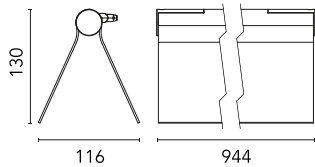

Electrical

Dimmable	Yes
Driver	Remote excluded
Emergency	Without
Insulation class	III

Physical

Color	Black
Orientation	Fixed
Length (mm)	900