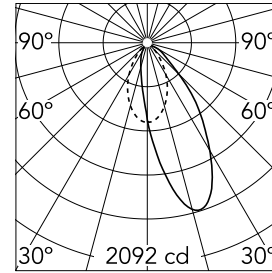

Light Supply Wall-Washer Trim Dimmable

03.6814.3BADA - White/White

Recessed luminaire with LED light source. Remote 220/240V power supply included.

Main specifications

Number of heads	1	Net lumen (lm)	1771
Lamp category	LED	Mountings	Ceiling recessed
Power (W)	33.2W	Environment	Indoor
CCT (K)	3000K		
CRI	90		

Optical

Lighting type	Indirect, Direct
LED type	LED array
Light distribution	Asymmetric
Optical type	Wall-washer
Beam angle (°)	36
Beam angle C90-270 (°)	51

Beam Angle: 36°		
h(m)	E(lx)	D(m)
1	2092	0.74
2	523	1.48
3	232	2.22
4	131	2.95
5	84	3.69

Physical

Color	White/White
Orientation	Fixed
Recessed depth (mm)	290
Weight (kg)	1.01