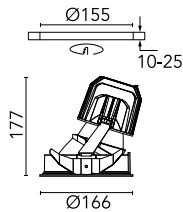

Light Supply Wall-Washer Trim Dimmable

03.6814.3BADA - White/White

Recessed luminaire with LED light source. Remote 220/240V power supply included.

Main specifications

Number of heads	1	Net lumen (lm)	1771
Lamp category	LED	Mountings	Ceiling recessed
Power (W)	33.2W	Environment	Indoor
CCT (K)	3000K		
CRI	90		

Optical

Lighting type	Indirect, Direct
LED type	LED array
Light distribution	Asymmetric
Optical type	Wall-washer
Beam angle (°)	36
Beam angle C90-270 (°)	51

Beam Angle: 36°		
h(m)	E(lx)	D(m)
1	2092	0.74
2	523	1.48
3	232	2.22
4	131	2.95
5	84	3.69

Physical

Color	White/White
Orientation	Fixed
Recessed depth (mm)	290
Weight (kg)	1.01