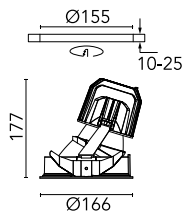

Light Supply Wall-Washer Trim Dimmable

Recessed luminaire with LED light source. Remote 220/240V power supply included.

Recessed luminaire with LED light source. Remote 220/240V power supply included.

Main specifications

Number of heads	1	Net lumen (lm)	2142
Lamp category	LED	Mountings	Ceiling recessed
Power (W)	33.2W	Environment	Indoor
CCT (K)	3000K		
CRI	80		

Optical

Lighting type	Indirect, Direct
LED type	LED array
Light distribution	Asymmetric
Optical type	Wall-washer
Beam angle (°)	36
Beam angle C90-270 (°)	51

Certification / Marking

Physical

Orientation	Fixed
Recessed depth (mm)	290
Weight (kg)	1.01