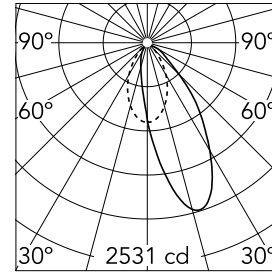

Number of heads	1	Net lumen (lm)	2142
Lamp category	LED	Mountings	Ceiling recessed
Power (W)	33.2W	Environment	Indoor
CCT (K)	3000K		
CRI	80		

Optical

Lighting type	Indirect, Direct
LED type	LED array
Light distribution	Asymmetric
Optical type	Wall-washer
Beam angle (°)	36
Beam angle C90-270 (°)	51

Certification / Marking

Physical

Orientation	Fixed
Recessed depth (mm)	290
Weight (kg)	1.01