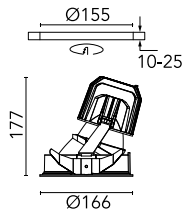

## Light Supply Wall-Washer Trim Dimmable

■ □ 03.6812.1BADA - Black/White

Recessed luminaire with LED light source. Remote 220/240V power supply included.

Recessed luminaire with LED light source. Remote 220/240V power supply included.

<b>Beam Angle:</b>	36°		
<b>h(m)</b>	<b>E(lx)</b>	<b>D(m)</b>	
1	2531	0.74	
2	633	1.48	
3	281	2.22	
4	158	2.95	
5	101	3.69	

Luminous flux luminaire  
2142 lm (EXTREME CUT OFF)

### Physical

<b>Color</b>	Black/White
<b>Orientation</b>	Fixed
<b>Recessed depth (mm)</b>	290
<b>Weight (kg)</b>	1.01