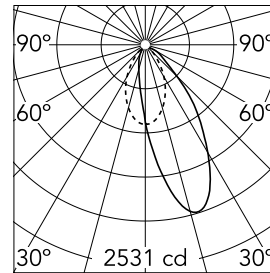

### Optical

<b>Lighting type</b>	Indirect, Direct
<b>LED type</b>	LED array
<b>Light distribution</b>	Asymmetric
<b>Optical type</b>	Wall-washer
<b>Beam angle (°)</b>	36
<b>Beam angle C90-270 (°)</b>	51

<b>Beam Angle:</b>	36°		
<b>h(m)</b>	<b>E(lx)</b>	<b>D(m)</b>	
1	2531	0.74	
2	633	1.48	
3	281	2.22	
4	158	2.95	
5	101	3.69	

Luminous flux luminaire  
2142 lm (EXTREME CUT OFF)

### Physical

<b>Color</b>	Black/White
<b>Orientation</b>	Fixed
<b>Recessed depth (mm)</b>	290
<b>Weight (kg)</b>	1.01