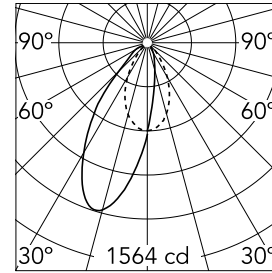

Light Supply Wall-Washer Trim Dimmable

■ ■ 03.6614.3C.DA - White/Aluminium

Recessed luminaire with LED light source. Remote 220/240V power supply included.

Main specifications

Number of heads	1	Net lumen (lm)	1355
Lamp category	LED	Mountings	Ceiling recessed
Power (W)	26W	Environment	Indoor dry location
CCT (K)	3000K		
CRI	98		

Optical

Lighting type	Indirect, Direct
LED type	Phosphor LED
Light distribution	Asymmetric
Optical type	Wall Washer
	Down
Beam angle (°)	38
Beam angle C90-270 (°)	52

Beam Angle: 38°		
h(m)	E(lx)	D(m)
1	1564	0.77
2	391	1.55
3	174	2.32
4	98	3.09
5	63	3.86

Physical

Color	White/Aluminium
Orientation	Fixed
Recessed depth (mm)	290
Weight (kg)	1.01