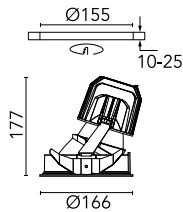

Light Supply Wall-Washer Trim Dimmable

■ ■ 03.6614.3C.DA - White/Aluminium

Recessed luminaire with LED light source. Remote 220/240V power supply included.

Main specifications

Number of heads	1	Net lumen (lm)	1355
Lamp category	LED	Mountings	Ceiling recessed
Power (W)	26W	Environment	Indoor dry location
CCT (K)	3000K		
CRI	98		

Optical

Lighting type	Indirect, Direct
LED type	Phosphor LED
Light distribution	Asymmetric
Optical type	Wall Washer
	Down
Beam angle (°)	38
Beam angle C90-270 (°)	52

Beam Angle: 38°		
h(m)	E(lx)	D(m)
1	1564	0.77
2	391	1.55
3	174	2.32
4	98	3.09
5	63	3.86

Physical

Color	White/Aluminium
Orientation	Fixed
Recessed depth (mm)	290
Weight (kg)	1.01