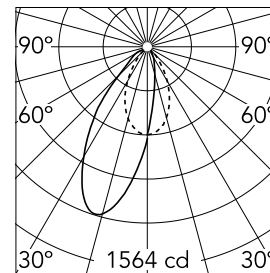

Main specifications

Number of heads	1	Net lumen (lm)	1355
Lamp category	LED	Mountings	Ceiling recessed
Power (W)	26W	Environment	Indoor
CCT (K)	3000K		
CRI	98		

Optical

Lighting type	Indirect, Direct
LED type	Phosphor LED
Light distribution	Asymmetric
Optical type	Wall-washer
Beam angle (°)	38
Beam angle C90-270 (°)	52

Physical

Color	White/White
Orientation	Fixed
Recessed depth (mm)	290
Weight (kg)	1.01

Certification / Marking