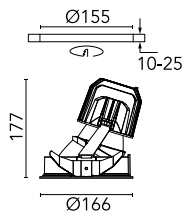

Light Supply Wall-Washer Trim Dimmable

03.6614.3B.DA - White/White

Recessed luminaire with LED light source. Remote 220/240V power supply included.

Recessed luminaire with LED light source. Remote 220/240V power supply included.

Main specifications

Number of heads	1	Net lumen (lm)	1355
Lamp category	LED	Mountings	Ceiling recessed
Power (W)	26W	Environment	Indoor
CCT (K)	3000K		
CRI	98		

Optical

Lighting type	Indirect, Direct
LED type	Phosphor LED
Light distribution	Asymmetric
Optical type	Wall-washer
Beam angle (°)	38
Beam angle C90-270 (°)	52

Physical

Color	White/White
Orientation	Fixed
Recessed depth (mm)	290
Weight (kg)	1.01

Certification / Marking