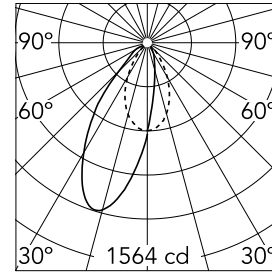

Optical

Lighting type	Indirect, Direct
LED type	Phosphor LED
Light distribution	Asymmetric
Optical type	Wall-washer
Beam angle (°)	38
Beam angle C90-270 (°)	52

Beam Angle: 38°

	h(m)	E(lx)	D(m)
1	1564	0.77	
2	391	1.55	
3	174	2.32	
4	98	3.09	
5	63	3.86	

Physical

Orientation	Fixed
Recessed depth (mm)	290
Weight (kg)	1.01