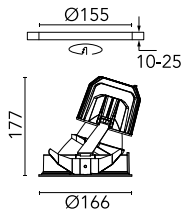

Light Supply Wall-Washer Trim Dimmable

03.6614.1C.DA

Recessed luminaire with LED light source. Remote 220/240V power supply included.

Main specifications

Number of heads	1	Net lumen (lm)	1355
Lamp category	LED	Mountings	Ceiling recessed
Power (W)	26W	Environment	Indoor
CCT (K)	3000K		
CRI	98		

Optical

Lighting type	Indirect, Direct
LED type	Phosphor LED
Light distribution	Asymmetric
Optical type	Wall-washer
Beam angle (°)	38
Beam angle C90-270 (°)	52

Beam Angle: 38°

	h(m)	E(lx)	D(m)
1	1564	0.77	
2	391	1.55	
3	174	2.32	
4	98	3.09	
5	63	3.86	

Physical

Orientation	Fixed
Recessed depth (mm)	290
Weight (kg)	1.01