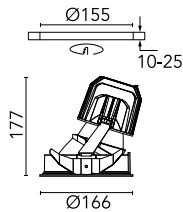

Light Supply Wall-Washer Trim Dimmable

■ □ 03.6614.1B.DA - Black/White

Recessed luminaire with LED light source. Remote 220/240V power supply included.

Main specifications

Number of heads	1	Net lumen (lm)	1355
Lamp category	LED	Mountings	Ceiling recessed
Power (W)	26W	Environment	Indoor dry location
CCT (K)	3000K		
CRI	98		

Optical

Lighting type	Indirect, Direct
LED type	Phosphor LED
Light distribution	Asymmetric
Optical type	Wall Washer
	Down
Beam angle (°)	38
Beam angle C90-270 (°)	52

Beam Angle:	38°		
	h(m)	E(lx)	D(m)
1	1564	0.77	
2	391	1.55	
3	174	2.32	
4	98	3.09	
5	63	3.86	

Physical

Color	Black/White
Orientation	Fixed
Recessed depth (mm)	290
Weight (kg)	1.01