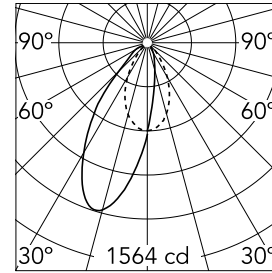

Light Supply Wall-Washer Trim Dimmable

■ □ 03.6614.1B.DA - Black/White

Recessed luminaire with LED light source. Remote 220/240V power supply included.

Main specifications

Number of heads	1	Net lumen (lm)	1355
Lamp category	LED	Mountings	Ceiling recessed
Power (W)	26W	Environment	Indoor dry location
CCT (K)	3000K		
CRI	98		

Optical

Lighting type	Indirect, Direct
LED type	Phosphor LED
Light distribution	Asymmetric
Optical type	Wall Washer
	Down
Beam angle (°)	38
Beam angle C90-270 (°)	52

Beam Angle:	38°		
	h(m)	E(lx)	D(m)
1	1564	0.77	
2	391	1.55	
3	174	2.32	
4	98	3.09	
5	63	3.86	

Physical

Color	Black/White
Orientation	Fixed
Recessed depth (mm)	290
Weight (kg)	1.01