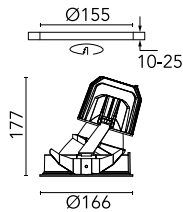

### Main specifications

<b>Number of heads</b>	1	<b>Net lumen (lm)</b>	1918
<b>Lamp category</b>	LED	<b>Mountings</b>	Ceiling recessed
<b>Power (W)</b>	28W	<b>Environment</b>	Indoor dry location
<b>CCT (K)</b>	4000K		
<b>CRI</b>	80		

### Optical

<b>Lighting type</b>	Indirect, Direct
<b>LED type</b>	Phosphor LED
<b>Light distribution</b>	Asymmetric
<b>Optical type</b>	Wall Washer
	Down
<b>Beam angle (°)</b>	37
<b>Beam angle C90-270 (°)</b>	52

Beam Angle: 37°		
h(m)	E(lx)	D(m)
1	2209	0.76
2	552	1.53
3	245	2.29
4	138	3.06
5	88	3.82

Luminous flux luminaire  
1918 lm (EXTREME CUT OFF)

### Physical

<b>Color</b>	White/Aluminium
<b>Orientation</b>	Fixed
<b>Recessed depth (mm)</b>	290
<b>Weight (kg)</b>	1.01