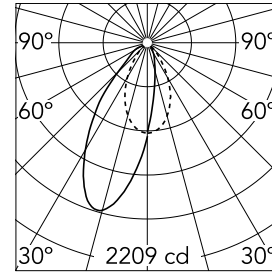

### Main specifications

<b>Number of heads</b>	1	<b>Net lumen (lm)</b>	1918
<b>Lamp category</b>	LED	<b>Mountings</b>	Ceiling recessed
<b>Power (W)</b>	28W	<b>Environment</b>	Indoor dry location
<b>CCT (K)</b>	4000K		
<b>CRI</b>	80		

### Optical

<b>Lighting type</b>	Indirect, Direct
<b>LED type</b>	Phosphor LED
<b>Light distribution</b>	Asymmetric
<b>Optical type</b>	Wall Washer
	Down
<b>Beam angle (°)</b>	37
<b>Beam angle C90-270 (°)</b>	52

Beam Angle: 37°		
h(m)	E(lx)	D(m)
1	2209	0.76
2	552	1.53
3	245	2.29
4	138	3.06
5	88	3.82

Luminous flux luminaire  
1918 lm (EXTREME CUT OFF)

### Physical

<b>Color</b>	White/Aluminium
<b>Orientation</b>	Fixed
<b>Recessed depth (mm)</b>	290
<b>Weight (kg)</b>	1.01