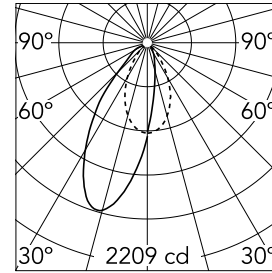

### Optical

<b>Lighting type</b>	Indirect, Direct
<b>LED type</b>	Phosphor LED
<b>Light distribution</b>	Asymmetric
<b>Optical type</b>	Wall-washer
<b>Beam angle (°)</b>	37
<b>Beam angle C90-270 (°)</b>	52

<b>Beam Angle:</b>	37°		
<b>h(m)</b>	<b>E(lx)</b>	<b>D(m)</b>	
1	2209	0.76	
2	552	1.53	
3	245	2.29	
4	138	3.06	
5	88	3.82	

Luminous flux luminaire  
1918 lm (EXTREME CUT OFF)

### Physical

<b>Color</b>	White/White
<b>Orientation</b>	Fixed
<b>Recessed depth (mm)</b>	290
<b>Weight (kg)</b>	1.01