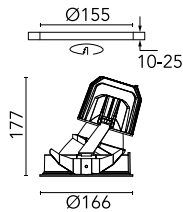

## Light Supply Wall-Washer Trim Dimmable

03.6613.3B.DA - White/White

Recessed luminaire with LED light source. Remote 220/240V power supply included.

### Main specifications

<b>Number of heads</b>	1	<b>Net lumen (lm)</b>	1918
<b>Lamp category</b>	LED	<b>Mountings</b>	Ceiling recessed
<b>Power (W)</b>	28W	<b>Environment</b>	Indoor
<b>CCT (K)</b>	4000K		
<b>CRI</b>	80		

<b>Beam Angle:</b>	37°		
<b>h(m)</b>	<b>E(lx)</b>	<b>D(m)</b>	
1	2209	0.76	
2	552	1.53	
3	245	2.29	
4	138	3.06	
5	88	3.82	

Luminous flux luminaire  
1918 lm (EXTREME CUT OFF)

### Physical

<b>Color</b>	White/White
<b>Orientation</b>	Fixed
<b>Recessed depth (mm)</b>	290
<b>Weight (kg)</b>	1.01