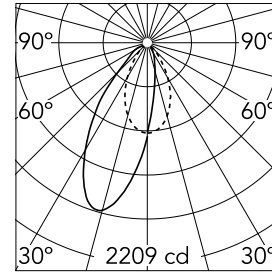

Number of heads	1	Net lumen (lm)	1918
Lamp category	LED	Mountings	Ceiling recessed
Power (W)	28W	Environment	Indoor
CCT (K)	4000K		
CRI	80		

Optical

Lighting type	Indirect, Direct
LED type	Phosphor LED
Light distribution	Asymmetric
Optical type	Wall-washer
Beam angle (°)	37
Beam angle C90-270 (°)	52

Physical

Orientation	Fixed
Recessed depth (mm)	290
Weight (kg)	1.01

Certification / Marking