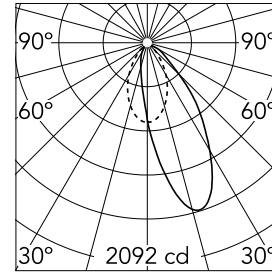

Light Supply Wall-Washer Trim

03.6814.3CA - White/Aluminium

Recessed luminaire with LED light source. Remote 220/240V power supply included.

Main specifications

Number of heads	1	Net lumen (lm)	1771
Lamp category	LED	Mountings	Ceiling recessed
Power (W)	33.2W	Environment	Indoor
CCT (K)	3000K		
CRI	90		

Optical

Lighting type	Indirect, Direct
LED type	LED array
Light distribution	Asymmetric
Optical type	Wall-washer
Beam angle (°)	36
Beam angle C90-270 (°)	51

Beam Angle:	36°		
h(m)	E(lx)	D(m)	
1	2092	0.74	
2	523	1.48	
3	232	2.22	
4	131	2.95	
5	84	3.69	

Luminous flux luminaire
1771 lm (EXTREME CUT OFF)

Electrical

Frequency (Hz)	50/60	Emergency	Without
Voltage (V)	220.00	Insulation class	II
Dimmable	No		
Driver	Remote		
Driver type	Electronic		

Physical

Color	White/Aluminium
Orientation	Fixed
Recessed depth (mm)	290
Weight (kg)	1.01