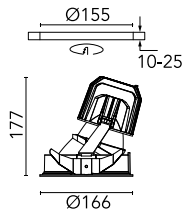

Light Supply Wall-Washer Trim

03.6814.3CA - White/Aluminium

Recessed luminaire with LED light source. Remote 220/240V power supply included.

Main specifications

Number of heads	1	Net lumen (lm)	1771
Lamp category	LED	Mountings	Ceiling recessed
Power (W)	33.2W	Environment	Indoor
CCT (K)	3000K		
CRI	90		

Optical

Lighting type	Indirect, Direct
LED type	LED array
Light distribution	Asymmetric
Optical type	Wall-washer
Beam angle (°)	36
Beam angle C90-270 (°)	51

Beam Angle:	36°		
h(m)	E(lx)	D(m)	
1	2092	0.74	
2	523	1.48	
3	232	2.22	
4	131	2.95	
5	84	3.69	

Luminous flux luminaire
1771 lm (EXTREME CUT OFF)

Electrical

Frequency (Hz)	50/60	Emergency	Without
Voltage (V)	220.00	Insulation class	II
Dimmable	No		
Driver	Remote		
Driver type	Electronic		

Physical

Color	White/Aluminium
Orientation	Fixed
Recessed depth (mm)	290
Weight (kg)	1.01