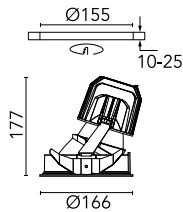

Light Supply Wall-Washer Trim

03.6814.3BA - White/White

Recessed luminaire with LED light source. Remote 220/240V power supply included.

Main specifications

Number of heads	1	Net lumen (lm)	1771
Lamp category	LED	Mountings	Ceiling recessed
Power (W)	33.2W	Environment	Indoor dry location
CCT (K)	3000K		
CRI	90		

Optical

Lighting type	Indirect, Direct
LED type	LED array
Light distribution	Asymmetric
Optical type	Wall Washer
	Down
Beam angle (°)	36
Beam angle C90-270 (°)	51

Beam Angle: 36°		
h(m)	E(lx)	D(m)
1	2092	0.74
2	523	1.48
3	232	2.22
4	131	2.95
5	84	3.69

Physical

Color	White/White
Orientation	Fixed
Recessed depth (mm)	290
Weight (kg)	1.01