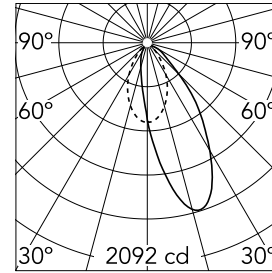

Light Supply Wall-Washer Trim

03.6814.3BA - White/White

Recessed luminaire with LED light source. Remote 220/240V power supply included.

Main specifications

Number of heads	1	Net lumen (lm)	1771
Lamp category	LED	Mountings	Ceiling recessed
Power (W)	33.2W	Environment	Indoor dry location
CCT (K)	3000K		
CRI	90		

Optical

Lighting type	Indirect, Direct
LED type	LED array
Light distribution	Asymmetric
Optical type	Wall Washer
	Down
Beam angle (°)	36
Beam angle C90-270 (°)	51

Beam Angle: 36°		
h(m)	E(lx)	D(m)
1	2092	0.74
2	523	1.48
3	232	2.22
4	131	2.95
5	84	3.69

Physical

Color	White/White
Orientation	Fixed
Recessed depth (mm)	290
Weight (kg)	1.01