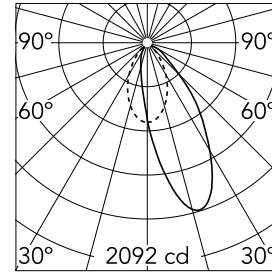

Light Supply Wall-Washer Trim

■ 03.6814.1BA - Black/White

Recessed luminaire with LED light source. Remote 220/240V power supply included.

Main specifications

| | | | |
|------------------------|-------|-----------------------|---------------------|
| Number of heads | 1 | Net lumen (lm) | 1771 |
| Lamp category | LED | Mountings | Ceiling recessed |
| Power (W) | 33.2W | Environment | Indoor dry location |
| CCT (K) | 3000K | | |
| CRI | 90 | | |

Optical

| | |
|-------------------------------|------------------|
| Lighting type | Indirect, Direct |
| LED type | LED array |
| Light distribution | Asymmetric |
| Optical type | Wall Washer |
| | Down |
| Beam angle (°) | 36 |
| Beam angle C90-270 (°) | 51 |

| | | |
|------------------------|--------------|-------------|
| Beam Angle: 36° | | |
| h(m) | E(lx) | D(m) |
| 1 | 2092 | 0.74 |
| 2 | 523 | 1.48 |
| 3 | 232 | 2.22 |
| 4 | 131 | 2.95 |
| 5 | 84 | 3.69 |

Physical

| | |
|----------------------------|-------------|
| Color | Black/White |
| Orientation | Fixed |
| Recessed depth (mm) | 290 |
| Weight (kg) | 1.01 |