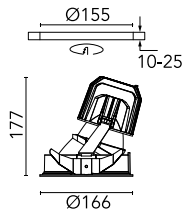

Light Supply Wall-Washer Trim

■ 03.6814.1BA - Black/White

Recessed luminaire with LED light source. Remote 220/240V power supply included.

Main specifications

| | | | |
|------------------------|-------|-----------------------|---------------------|
| Number of heads | 1 | Net lumen (lm) | 1771 |
| Lamp category | LED | Mountings | Ceiling recessed |
| Power (W) | 33.2W | Environment | Indoor dry location |
| CCT (K) | 3000K | | |
| CRI | 90 | | |

Optical

| | |
|-------------------------------|------------------|
| Lighting type | Indirect, Direct |
| LED type | LED array |
| Light distribution | Asymmetric |
| Optical type | Wall Washer |
| | Down |
| Beam angle (°) | 36 |
| Beam angle C90-270 (°) | 51 |

| | | |
|------------------------|--------------|-------------|
| Beam Angle: 36° | | |
| h(m) | E(lx) | D(m) |
| 1 | 2092 | 0.74 |
| 2 | 523 | 1.48 |
| 3 | 232 | 2.22 |
| 4 | 131 | 2.95 |
| 5 | 84 | 3.69 |

Physical

| | |
|----------------------------|-------------|
| Color | Black/White |
| Orientation | Fixed |
| Recessed depth (mm) | 290 |
| Weight (kg) | 1.01 |