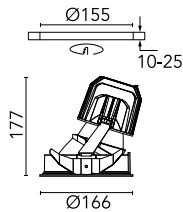

Light Supply Wall-Washer Trim

03.6813.1CA - Black/Aluminium

Recessed luminaire with LED light source. Remote 220/240V power supply included.

Main specifications

Number of heads	1	Net lumen (lm)	1845
Lamp category	LED	Mountings	Ceiling recessed
Power (W)	33.2W	Environment	Indoor dry location
CCT (K)	4000K		
CRI	90		

Optical

Lighting type	Indirect, Direct
LED type	LED array
Light distribution	Asymmetric
Optical type	Wall Washer
	Down
Beam angle (°)	36
Beam angle C90-270 (°)	51

Beam Angle:	36°		
	h(m)	E(lx)	D(m)
1	2179	0.74	
2	545	1.48	
3	242	2.22	
4	136	2.95	
5	87	3.69	

Physical

Color	Black/Aluminium
Orientation	Fixed
Recessed depth (mm)	290
Weight (kg)	1.01