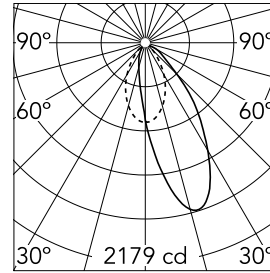

Light Supply Wall-Washer Trim

03.6813.1CA - Black/Aluminium

Recessed luminaire with LED light source. Remote 220/240V power supply included.

Main specifications

Number of heads	1	Net lumen (lm)	1845
Lamp category	LED	Mountings	Ceiling recessed
Power (W)	33.2W	Environment	Indoor dry location
CCT (K)	4000K		
CRI	90		

Optical

Lighting type	Indirect, Direct
LED type	LED array
Light distribution	Asymmetric
Optical type	Wall Washer
	Down
Beam angle (°)	36
Beam angle C90-270 (°)	51

Beam Angle:	36°		
	h(m)	E(lx)	D(m)
1	2179	0.74	
2	545	1.48	
3	242	2.22	
4	136	2.95	
5	87	3.69	

Physical

Color	Black/Aluminium
Orientation	Fixed
Recessed depth (mm)	290
Weight (kg)	1.01