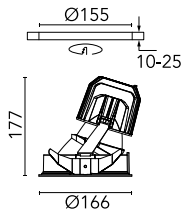

Light Supply Wall-Washer Trim

■ □ 03.6813.1BA - Black/White

Recessed luminaire with LED light source. Remote 220/240V power supply included.

Main specifications

Number of heads	1	Net lumen (lm)	1845
Lamp category	LED	Mountings	Ceiling recessed
Power (W)	33.2W	Environment	Indoor
CCT (K)	4000K		
CRI	90		

Optical

Lighting type	Indirect, Direct
LED type	LED array
Light distribution	Asymmetric
Optical type	Wall-washer
Beam angle (°)	36
Beam angle C90-270 (°)	51

Beam Angle:	36°		
	h(m)	E(lx)	D(m)
1	2179	0.74	
2	545	1.48	
3	242	2.22	
4	136	2.95	
5	87	3.69	

Luminous flux luminaire
1845 lm (EXTREME CUT OFF)

Electrical

Frequency (Hz)	50/60	Emergency	Without
Voltage (V)	220.00	Insulation class	II
Dimmable	No		
Driver	Remote		
Driver type	Electronic		

Physical

Color	Black/White
Orientation	Fixed
Recessed depth (mm)	290
Weight (kg)	1.01