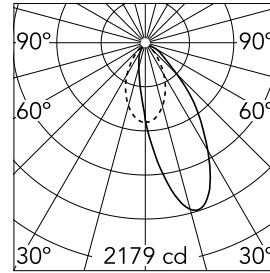

Light Supply Wall-Washer Trim

■ □ 03.6813.1BA - Black/White

Recessed luminaire with LED light source. Remote 220/240V power supply included.

Main specifications

Number of heads	1	Net lumen (lm)	1845
Lamp category	LED	Mountings	Ceiling recessed
Power (W)	33.2W	Environment	Indoor
CCT (K)	4000K		
CRI	90		

Optical

Lighting type	Indirect, Direct
LED type	LED array
Light distribution	Asymmetric
Optical type	Wall-washer
Beam angle (°)	36
Beam angle C90-270 (°)	51

Beam Angle:	36°		
	h(m)	E(lx)	D(m)
1	2179	0.74	
2	545	1.48	
3	242	2.22	
4	136	2.95	
5	87	3.69	

Luminous flux luminaire
1845 lm (EXTREME CUT OFF)

Electrical

Frequency (Hz)	50/60	Emergency	Without
Voltage (V)	220.00	Insulation class	II
Dimmable	No		
Driver	Remote		
Driver type	Electronic		

Physical

Color	Black/White
Orientation	Fixed
Recessed depth (mm)	290
Weight (kg)	1.01