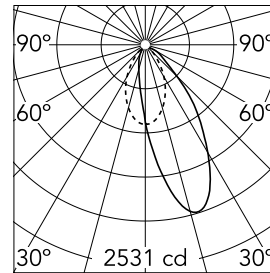

Main specifications

Number of heads	1	Net lumen (lm)	2142
Lamp category	LED	Mountings	Ceiling recessed
Power (W)	33.2W	Environment	Indoor
CCT (K)	3000K		
CRI	80		

Optical

Lighting type	Indirect, Direct
LED type	LED array
Light distribution	Asymmetric
Optical type	Wall-washer
Beam angle (°)	36
Beam angle C90-270 (°)	51

Physical

Color	White/White
Orientation	Fixed
Recessed depth (mm)	290
Weight (kg)	1.01

Certification / Marking