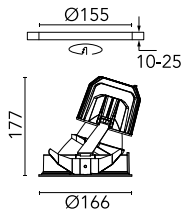

## Light Supply Wall-Washer Trim

03.6614.1C

Recessed luminaire with LED light source. Remote 220/240V power supply included.

### Main specifications

<b>Number of heads</b>	1	<b>Net lumen (lm)</b>	1355
<b>Lamp category</b>	LED	<b>Mountings</b>	Ceiling recessed
<b>Power (W)</b>	26W	<b>Environment</b>	Indoor
<b>CCT (K)</b>	3000K		
<b>CRI</b>	98		

Beam Angle: 38°

	h(m)	E(lx)	D(m)
1	1564	0.77	
2	391	1.55	
3	174	2.32	
4	98	3.09	
5	63	3.86	

Luminous flux luminaire  
1355 lm (EXTREME CUT OFF)

### Physical

<b>Orientation</b>	Fixed
<b>Recessed depth (mm)</b>	290
<b>Weight (kg)</b>	1.01