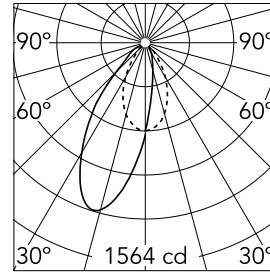

### Main specifications

<b>Number of heads</b>	1	<b>Net lumen (lm)</b>	1355
<b>Lamp category</b>	LED	<b>Mountings</b>	Ceiling recessed
<b>Power (W)</b>	26W	<b>Environment</b>	Indoor
<b>CCT (K)</b>	3000K		
<b>CRI</b>	98		

### Optical

<b>Lighting type</b>	Indirect, Direct
<b>LED type</b>	Phosphor LED
<b>Light distribution</b>	Asymmetric
<b>Optical type</b>	Wall-washer
<b>Beam angle (°)</b>	38
<b>Beam angle C90-270 (°)</b>	52

Beam Angle: 38°

	h(m)	E(lx)	D(m)
1	1564	0.77	
2	391	1.55	
3	174	2.32	
4	98	3.09	
5	63	3.86	

Luminous flux luminaire  
1355 lm (EXTREME CUT OFF)

### Physical

<b>Orientation</b>	Fixed
<b>Recessed depth (mm)</b>	290
<b>Weight (kg)</b>	1.01