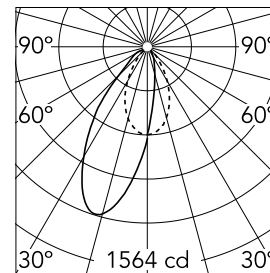

### Main specifications

<b>Number of heads</b>	1	<b>Net lumen (lm)</b>	1355
<b>Lamp category</b>	LED	<b>Mountings</b>	Ceiling recessed
<b>Power (W)</b>	26W	<b>Environment</b>	Indoor
<b>CCT (K)</b>	3000K		
<b>CRI</b>	98		

### Optical

<b>Lighting type</b>	Indirect, Direct
<b>LED type</b>	Phosphor LED
<b>Light distribution</b>	Asymmetric
<b>Optical type</b>	Wall-washer
<b>Beam angle (°)</b>	38
<b>Beam angle C90-270 (°)</b>	52

<b>Beam Angle:</b>	38°		
<b>h(m)</b>	<b>E(lx)</b>	<b>D(m)</b>	
1	1564	0.77	
2	391	1.55	
3	174	2.32	
4	98	3.09	
5	63	3.86	

Luminous flux luminaire  
1355 lm (EXTREME CUT OFF)

### Physical

<b>Color</b>	Black/White
<b>Orientation</b>	Fixed
<b>Recessed depth (mm)</b>	290
<b>Weight (kg)</b>	1.01