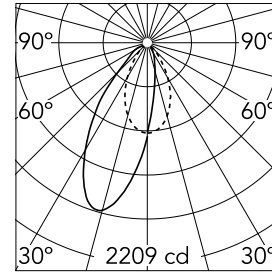

Light Supply Wall-Washer Trim

03.6613.3C - White/Aluminium

Recessed luminaire with LED light source. Remote 220/240V power supply included.

Main specifications

Number of heads	1	Net lumen (lm)	1918
Lamp category	LED	Mountings	Ceiling recessed
Power (W)	28W	Environment	Indoor
CCT (K)	4000K		
CRI	80		

Optical

Lighting type	Indirect, Direct
LED type	Phosphor LED
Light distribution	Asymmetric
Optical type	Wall-washer
Beam angle (°)	37
Beam angle C90-270 (°)	52

Beam Angle:	37°		
h(m)	E(lx)	D(m)	
1	2209	0.76	
2	552	1.53	
3	245	2.29	
4	138	3.06	
5	88	3.82	

Luminous flux luminaire
1918 lm (EXTREME CUT OFF)

Electrical

Frequency (Hz)	50/60	Insulation class	II
Dimmable	No		
Driver	Remote		
Driver type	Electronic		
Emergency	Without		

Physical

Color	White/Aluminium
Orientation	Fixed
Recessed depth (mm)	290
Weight (kg)	1.01