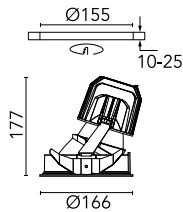

Light Supply Wall-Washer Trim

03.6613.3C - White/Aluminium

Recessed luminaire with LED light source. Remote 220/240V power supply included.

Main specifications

Number of heads	1	Net lumen (lm)	1918
Lamp category	LED	Mountings	Ceiling recessed
Power (W)	28W	Environment	Indoor
CCT (K)	4000K		
CRI	80		

Optical

Lighting type	Indirect, Direct
LED type	Phosphor LED
Light distribution	Asymmetric
Optical type	Wall-washer
Beam angle (°)	37
Beam angle C90-270 (°)	52

Beam Angle:	37°		
h(m)	E(lx)	D(m)	
1	2209	0.76	
2	552	1.53	
3	245	2.29	
4	138	3.06	
5	88	3.82	

Luminous flux luminaire
1918 lm (EXTREME CUT OFF)

Electrical

Frequency (Hz)	50/60	Insulation class	II
Dimmable	No		
Driver	Remote		
Driver type	Electronic		
Emergency	Without		

Physical

Color	White/Aluminium
Orientation	Fixed
Recessed depth (mm)	290
Weight (kg)	1.01