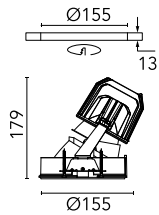

### Main specifications

<b>Number of heads</b>	1	<b>Net lumen (lm)</b>	1771
<b>Lamp category</b>	LED	<b>Mountings</b>	Ceiling recessed
<b>Power (W)</b>	33.2W	<b>Environment</b>	Indoor
<b>CCT (K)</b>	3000K		
<b>CRI</b>	90		

<b>Beam Angle:</b>	36°		
<b>h(m)</b>	<b>E(lx)</b>	<b>D(m)</b>	
1	2092	0.74	
2	523	1.48	
3	232	2.22	
4	131	2.95	
5	84	3.69	

Luminous flux luminaire  
1771 lm (EXTREME CUT OFF)

### Physical

<b>Color</b>	White
<b>Orientation</b>	Fixed
<b>Recessed depth (mm)</b>	290
<b>Weight (kg)</b>	1.01