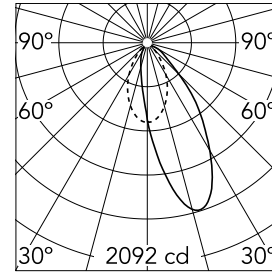

### Main specifications

<b>Number of heads</b>	1	<b>Net lumen (lm)</b>	1771
<b>Lamp category</b>	LED	<b>Mountings</b>	Ceiling recessed
<b>Power (W)</b>	33.2W	<b>Environment</b>	Indoor
<b>CCT (K)</b>	3000K		
<b>CRI</b>	90		

### Optical

<b>Lighting type</b>	Indirect, Direct
<b>LED type</b>	LED array
<b>Light distribution</b>	Asymmetric
<b>Optical type</b>	Wall-washer
<b>Beam angle (°)</b>	36
<b>Beam angle C90-270 (°)</b>	51

<b>Beam Angle:</b>	36°		
<b>h(m)</b>	<b>E(lx)</b>	<b>D(m)</b>	
1	2092	0.74	
2	523	1.48	
3	232	2.22	
4	131	2.95	
5	84	3.69	

Luminous flux luminaire  
1771 lm (EXTREME CUT OFF)

### Physical

<b>Color</b>	White
<b>Orientation</b>	Fixed
<b>Recessed depth (mm)</b>	290
<b>Weight (kg)</b>	1.01