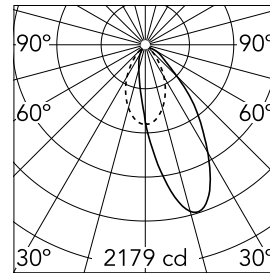

### Optical

<b>Lighting type</b>	Indirect, Direct
<b>LED type</b>	LED array
<b>Light distribution</b>	Asymmetric
<b>Optical type</b>	Wall-washer
<b>Beam angle (°)</b>	36
<b>Beam angle C90-270 (°)</b>	51

Beam Angle: 36°

h(m)	E(lx)	D(m)
1	2179	0.74
2	545	1.48
3	242	2.22
4	136	2.95
5	87	3.69

Luminous flux luminaire  
1845 lm (EXTREME CUT OFF)

### Physical

<b>Color</b>	White
<b>Orientation</b>	Fixed
<b>Recessed depth (mm)</b>	290
<b>Weight (kg)</b>	1.01