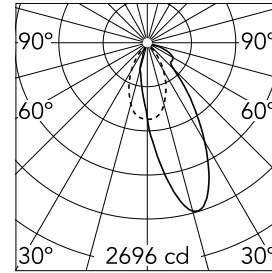

Light Supply Wall-Washer No Trim Dimmable

■ 03.6828.06ADA - Aluminum

Recessed luminaire with LED light source. Remote 220/240V power supply included.

Main specifications

Number of heads	1	Net lumen (lm)	1989
Lamp category	LED	Mountings	Ceiling recessed
Power (W)	33.2W	Environment	Indoor dry location
CCT (K)	4000K		
CRI	90		

Optical

Lighting type	Indirect, Direct
LED type	LED array
Light distribution	Asymmetric
Optical type	Wall Washer
	Down
Beam angle (°)	34
Beam angle C90-270 (°)	48

Beam Angle: 34°

h(m)	E(lx)	D(m)
1	2696	0.67
2	674	1.35
3	300	2.02
4	168	2.69
5	108	3.37

Physical

Color	Aluminum
Orientation	Fixed
Recessed depth (mm)	290
Weight (kg)	1.01

Note

Pre-installation frame. To be ordered separately.

Light Supply Wall-Washer No Trim Dimmable

Pre-installation frame
08.8137.00