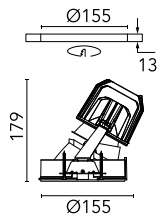

Light Supply Wall-Washer No Trim Dimmable

■ 03.6828.06ADA - Aluminum

Recessed luminaire with LED light source. Remote 220/240V power supply included.

Main specifications

Number of heads	1	Net lumen (lm)	1989
Lamp category	LED	Mountings	Ceiling recessed
Power (W)	33.2W	Environment	Indoor dry location
CCT (K)	4000K		
CRI	90		

Optical

Lighting type	Indirect, Direct
LED type	LED array
Light distribution	Asymmetric
Optical type	Wall Washer
	Down
Beam angle (°)	34
Beam angle C90-270 (°)	48

Beam Angle: 34°

h(m)	E(lx)	D(m)
1	2696	0.67
2	674	1.35
3	300	2.02
4	168	2.69
5	108	3.37

Physical

Color	Aluminum
Orientation	Fixed
Recessed depth (mm)	290
Weight (kg)	1.01

Note

Pre-installation frame. To be ordered separately.

Light Supply Wall-Washer No Trim Dimmable

Pre-installation frame
08.8137.00