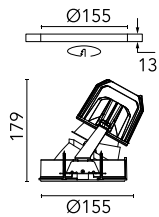

Light Supply Wall-Washer No Trim Dimmable

03.6827.40ADA - White

Recessed luminaire with LED light source. Remote 220/240V power supply included.

Main specifications

Number of heads	1	Net lumen (lm)	2142
Lamp category	LED	Mountings	Ceiling recessed
Power (W)	33.2W	Environment	Indoor dry location
CCT (K)	3000K		
CRI	80		

Optical

Lighting type	Indirect, Direct
LED type	LED array
Light distribution	Asymmetric
Optical type	Wall Washer
	Down
Beam angle (°)	36
Beam angle C90-270 (°)	51

Beam Angle: 36°		
h(m)	E(lx)	D(m)
1	2531	0.74
2	633	1.48
3	281	2.22
4	158	2.95
5	101	3.69

Physical

Color	White
Orientation	Fixed
Recessed depth (mm)	290
Weight (kg)	1.01

Note

Pre-installation frame. To be ordered separately.

Light Supply Wall-Washer No Trim Dimmable

Pre-installation frame
08.8137.00