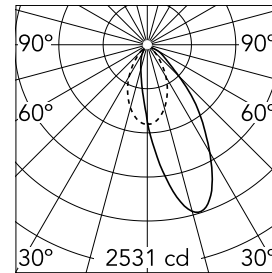

Light Supply Wall-Washer No Trim Dimmable

03.6827.40ADA - White

Recessed luminaire with LED light source. Remote 220/240V power supply included.

Main specifications

Number of heads	1	Net lumen (lm)	2142
Lamp category	LED	Mountings	Ceiling recessed
Power (W)	33.2W	Environment	Indoor dry location
CCT (K)	3000K		
CRI	80		

Optical

Lighting type	Indirect, Direct
LED type	LED array
Light distribution	Asymmetric
Optical type	Wall Washer
	Down
Beam angle (°)	36
Beam angle C90-270 (°)	51

Beam Angle: 36°		
h(m)	E(lx)	D(m)
1	2531	0.74
2	633	1.48
3	281	2.22
4	158	2.95
5	101	3.69

Physical

Color	White
Orientation	Fixed
Recessed depth (mm)	290
Weight (kg)	1.01

Note

Pre-installation frame. To be ordered separately.

Light Supply Wall-Washer No Trim Dimmable

Pre-installation frame
08.8137.00