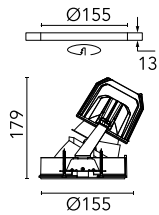

Light Supply Wall-Washer No Trim Dimmable

03.6629.40.DA - White

Recessed luminaire with LED light source. Remote 220/240V power supply included.

Main specifications

Number of heads	1	Net lumen (lm)	1355
Lamp category	LED	Mountings	Ceiling recessed
Power (W)	26W	Environment	Indoor
CCT (K)	3000K		
CRI	98		

Optical

Lighting type	Indirect, Direct
LED type	Phosphor LED
Light distribution	Asymmetric
Optical type	Wall-washer
Beam angle (°)	38
Beam angle C90-270 (°)	52

Beam Angle:	38°		
h(m)	E(lx)	D(m)	
1	1564	0.77	
2	391	1.55	
3	174	2.32	
4	98	3.09	
5	63	3.86	

Physical

Color	White
Orientation	Fixed
Recessed depth (mm)	290
Weight (kg)	1.01

Note

Pre-installation frame. To be ordered separately.

Light Supply Wall-Washer No Trim Dimmable

Pre-installation frame
08.8137.00