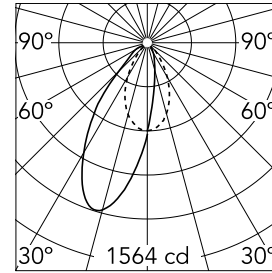

Light Supply Wall-Washer No Trim Dimmable

03.6629.40.DA - White

Recessed luminaire with LED light source. Remote 220/240V power supply included.

Main specifications

Number of heads	1	Net lumen (lm)	1355
Lamp category	LED	Mountings	Ceiling recessed
Power (W)	26W	Environment	Indoor
CCT (K)	3000K		
CRI	98		

Optical

Lighting type	Indirect, Direct
LED type	Phosphor LED
Light distribution	Asymmetric
Optical type	Wall-washer
Beam angle (°)	38
Beam angle C90-270 (°)	52

Beam Angle:	38°		
h(m)	E(lx)	D(m)	
1	1564	0.77	
2	391	1.55	
3	174	2.32	
4	98	3.09	
5	63	3.86	

Physical

Color	White
Orientation	Fixed
Recessed depth (mm)	290
Weight (kg)	1.01

Note

Pre-installation frame. To be ordered separately.

Light Supply Wall-Washer No Trim Dimmable

Pre-installation frame
08.8137.00