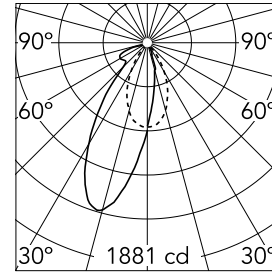

Optical

| | |
|-------------------------------|------------------|
| Lighting type | Indirect, Direct |
| LED type | Phosphor LED |
| Light distribution | Asymmetric |
| Optical type | Wall Washer |
| | Down |
| Beam angle (°) | 35 |
| Beam angle C90-270 (°) | 48 |

Beam Angle: 35°

| | h(m) | E(lx) | D(m) |
|---|------|-------|------|
| 1 | 1881 | 0.71 | |
| 2 | 470 | 1.41 | |
| 3 | 209 | 2.12 | |
| 4 | 118 | 2.83 | |
| 5 | 75 | 3.53 | |

Luminous flux luminaire
1401 lm (EXTREME CUT OFF)