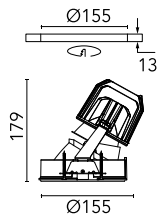

Light Supply Wall-Washer No Trim Dimmable

■ 03.6629.06.DA - Aluminum

Recessed luminaire with LED light source. Remote 220/240V power supply included.

Main specifications

| | | | |
|------------------------|-------|-----------------------|---------------------|
| Number of heads | 1 | Net lumen (lm) | 1401 |
| Lamp category | LED | Mountings | Ceiling recessed |
| Power (W) | 26W | Environment | Indoor dry location |
| CCT (K) | 3000K | | |
| CRI | 98 | | |

Optical

| | |
|-------------------------------|------------------|
| Lighting type | Indirect, Direct |
| LED type | Phosphor LED |
| Light distribution | Asymmetric |
| Optical type | Wall Washer |
| | Down |
| Beam angle (°) | 35 |
| Beam angle C90-270 (°) | 48 |

Beam Angle: 35°

| | h(m) | E(lx) | D(m) |
|---|------|-------|------|
| 1 | 1881 | 0.71 | |
| 2 | 470 | 1.41 | |
| 3 | 209 | 2.12 | |
| 4 | 118 | 2.83 | |
| 5 | 75 | 3.53 | |

Luminous flux luminaire
1401 lm (EXTREME CUT OFF)

Physical

| | |
|----------------------------|----------|
| Color | Aluminum |
| Orientation | Fixed |
| Recessed depth (mm) | 290 |
| Weight (kg) | 1.01 |

Note

Pre-installation frame. To be ordered separately.