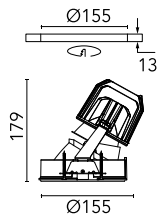

## Light Supply Wall-Washer No Trim

■ 03.6829.06A - Aluminum

Recessed luminaire with LED light source. Remote 220/240V power supply included.

### Main specifications

<b>Number of heads</b>	1	<b>Net lumen (lm)</b>	1909
<b>Lamp category</b>	LED	<b>Mountings</b>	Ceiling recessed
<b>Power (W)</b>	33.2W	<b>Environment</b>	Indoor dry location
<b>CCT (K)</b>	3000K		
<b>CRI</b>	90		

<b>Beam Angle: 34°</b>		
<b>h(m)</b>	<b>E(lx)</b>	<b>D(m)</b>
1	2588	0.67
2	647	1.35
3	288	2.02
4	162	2.69
5	104	3.37

Luminous flux luminaire  
1909 lm (EXTREME CUT OFF)

### Physical

<b>Color</b>	Aluminum
<b>Orientation</b>	Fixed
<b>Recessed depth (mm)</b>	290
<b>Weight (kg)</b>	1.01