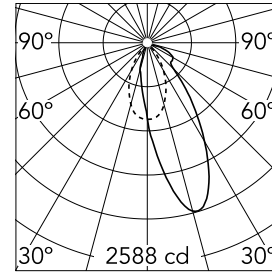

### Main specifications

<b>Number of heads</b>	1	<b>Net lumen (lm)</b>	1909
<b>Lamp category</b>	LED	<b>Mountings</b>	Ceiling recessed
<b>Power (W)</b>	33.2W	<b>Environment</b>	Indoor dry location
<b>CCT (K)</b>	3000K		
<b>CRI</b>	90		

### Optical

<b>Lighting type</b>	Indirect, Direct
<b>LED type</b>	LED array
<b>Light distribution</b>	Asymmetric
<b>Optical type</b>	Wall Washer
	Down
<b>Beam angle (°)</b>	34
<b>Beam angle C90-270 (°)</b>	48

<b>Beam Angle: 34°</b>		
<b>h(m)</b>	<b>E(lx)</b>	<b>D(m)</b>
1	2588	0.67
2	647	1.35
3	288	2.02
4	162	2.69
5	104	3.37

Luminous flux luminaire  
1909 lm (EXTREME CUT OFF)

### Physical

<b>Color</b>	Aluminum
<b>Orientation</b>	Fixed
<b>Recessed depth (mm)</b>	290
<b>Weight (kg)</b>	1.01