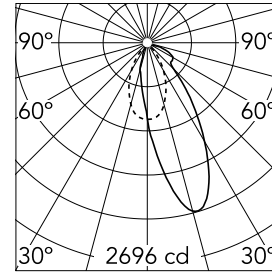

Light Supply Wall-Washer No Trim

■ 03.6828.06A - Aluminum

Recessed luminaire with LED light source. Remote 220/240V power supply included.

Main specifications

Number of heads	1	Net lumen (lm)	1989
Lamp category	LED	Mountings	Ceiling recessed
Power (W)	33.2W	Environment	Indoor
CCT (K)	4000K		
CRI	90		

Optical

Lighting type	Indirect, Direct
LED type	LED array
Light distribution	Asymmetric
Optical type	Wall-washer
Beam angle (°)	34
Beam angle C90-270 (°)	48

Beam Angle: 34°		
h(m)	E(lx)	D(m)
1	2696	0.67
2	674	1.35
3	300	2.02
4	168	2.69
5	108	3.37

Luminous flux luminaire
1989 lm (EXTREME CUT OFF)

Electrical

Frequency (Hz)	50/60	Emergency	Without
Voltage (V)	220.00	Insulation class	II
Dimmable	No		
Driver	Remote		
Driver type	Electronic		

Physical

Color	Aluminum
Orientation	Fixed
Recessed depth (mm)	290
Weight (kg)	1.01