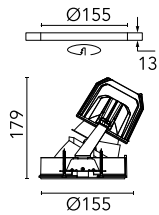

Light Supply Wall-Washer No Trim

■ 03.6828.06A - Aluminum

Recessed luminaire with LED light source. Remote 220/240V power supply included.

Main specifications

Number of heads	1	Net lumen (lm)	1989
Lamp category	LED	Mountings	Ceiling recessed
Power (W)	33.2W	Environment	Indoor
CCT (K)	4000K		
CRI	90		

Optical

Lighting type	Indirect, Direct
LED type	LED array
Light distribution	Asymmetric
Optical type	Wall-washer
Beam angle (°)	34
Beam angle C90-270 (°)	48

Beam Angle: 34°		
h(m)	E(lx)	D(m)
1	2696	0.67
2	674	1.35
3	300	2.02
4	168	2.69
5	108	3.37

Luminous flux luminaire
1989 lm (EXTREME CUT OFF)

Electrical

Frequency (Hz)	50/60	Emergency	Without
Voltage (V)	220.00	Insulation class	II
Dimmable	No		
Driver	Remote		
Driver type	Electronic		

Physical

Color	Aluminum
Orientation	Fixed
Recessed depth (mm)	290
Weight (kg)	1.01