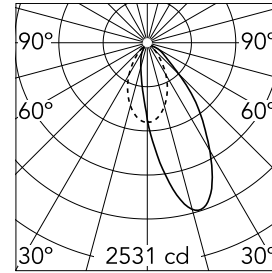

### Optical

<b>Lighting type</b>	Indirect, Direct
<b>LED type</b>	LED array
<b>Light distribution</b>	Asymmetric
<b>Optical type</b>	Wall Washer
	Down
<b>Beam angle (°)</b>	36
<b>Beam angle C90-270 (°)</b>	51

<b>Beam Angle:</b>	36°		
	<b>h(m)</b>	<b>E(lx)</b>	<b>D(m)</b>
1	2531	0.74	
2	633	1.48	
3	281	2.22	
4	158	2.95	
5	101	3.69	

Luminous flux luminaire  
2142 lm (EXTREME CUT OFF)

### Physical

<b>Color</b>	White
<b>Orientation</b>	Fixed
<b>Recessed depth (mm)</b>	290
<b>Weight (kg)</b>	1.01