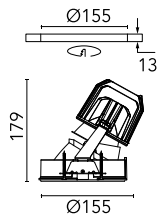

## Light Supply Wall-Washer No Trim

03.6827.40A - White

Recessed luminaire with LED light source. Remote 220/240V power supply included.

### Main specifications

<b>Number of heads</b>	1	<b>Net lumen (lm)</b>	2142
<b>Lamp category</b>	LED	<b>Mountings</b>	Ceiling recessed
<b>Power (W)</b>	33.2W	<b>Environment</b>	Indoor dry location
<b>CCT (K)</b>	3000K		
<b>CRI</b>	80		

<b>Beam Angle:</b>	36°		
	<b>h(m)</b>	<b>E(lx)</b>	<b>D(m)</b>
1	2531	0.74	
2	633	1.48	
3	281	2.22	
4	158	2.95	
5	101	3.69	

Luminous flux luminaire  
2142 lm (EXTREME CUT OFF)

### Physical

<b>Color</b>	White
<b>Orientation</b>	Fixed
<b>Recessed depth (mm)</b>	290
<b>Weight (kg)</b>	1.01