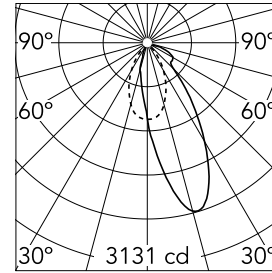

Light Supply Wall-Washer No Trim

■ 03.6827.06A - Aluminum

Recessed luminaire with LED light source. Remote 220/240V power supply included.

Main specifications

Number of heads	1	Net lumen (lm)	2310
Lamp category	LED	Mountings	Ceiling recessed
Power (W)	33.2W	Environment	Indoor dry location
CCT (K)	3000K		
CRI	80		

Optical

Lighting type	Indirect, Direct
LED type	LED array
Light distribution	Asymmetric
Optical type	Wall Washer
	Down
Beam angle (°)	34
Beam angle C90-270 (°)	48

Beam Angle: 34°		
h(m)	E(lx)	D(m)
1	3131	0.67
2	783	1.35
3	348	2.02
4	196	2.69
5	125	3.37

Physical

Color	Aluminum
Orientation	Fixed
Recessed depth (mm)	290
Weight (kg)	1.01

Note

Pre-installation frame. To be ordered separately.

Light Supply Wall-Washer No Trim

Pre-installation frame

08.8137.00