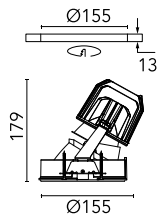

Light Supply Wall-Washer No Trim

■ 03.6827.06A - Aluminum

Recessed luminaire with LED light source. Remote 220/240V power supply included.

Main specifications

Number of heads	1	Net lumen (lm)	2310
Lamp category	LED	Mountings	Ceiling recessed
Power (W)	33.2W	Environment	Indoor dry location
CCT (K)	3000K		
CRI	80		

Optical

Lighting type	Indirect, Direct
LED type	LED array
Light distribution	Asymmetric
Optical type	Wall Washer
	Down
Beam angle (°)	34
Beam angle C90-270 (°)	48

Beam Angle: 34°		
h(m)	E(lx)	D(m)
1	3131	0.67
2	783	1.35
3	348	2.02
4	196	2.69
5	125	3.37

Physical

Color	Aluminum
Orientation	Fixed
Recessed depth (mm)	290
Weight (kg)	1.01

Note

Pre-installation frame. To be ordered separately.

Light Supply Wall-Washer No Trim

Pre-installation frame

08.8137.00