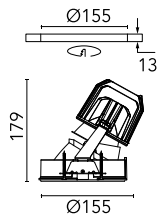

Light Supply Wall-Washer No Trim

03.6628.40 - White

Recessed luminaire with LED light source. Remote 220/240V power supply included.

Main specifications

Number of heads	1	Net lumen (lm)	1918
Lamp category	LED	Mountings	Ceiling recessed
Power (W)	28W	Environment	Indoor dry location
CCT (K)	4000K		
CRI	80		

Optical

Lighting type	Indirect, Direct
LED type	Phosphor LED
Light distribution	Asymmetric
Optical type	Wall Washer
	Down
Beam angle (°)	37
Beam angle C90-270 (°)	53

Beam Angle:	37°		
	h(m)	E(lx)	D(m)
1	2208	0.76	
2	552	1.53	
3	245	2.29	
4	138	3.06	
5	88	3.82	

Luminous flux luminaire
1918 lm (EXTREME CUT OFF)

Electrical

Frequency (Hz)	50/60	Insulation class	II
Dimmable	No		
Driver	Remote included		
Driver type	Non Dimmable		
Emergency	Without		

Physical

Color	White
Orientation	Fixed
Recessed depth (mm)	290
Weight (kg)	1.01