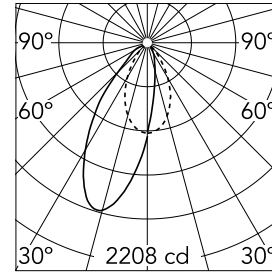

Light Supply Wall-Washer No Trim

03.6628.40 - White

Recessed luminaire with LED light source. Remote 220/240V power supply included.

Main specifications

Number of heads	1	Net lumen (lm)	1918
Lamp category	LED	Mountings	Ceiling recessed
Power (W)	28W	Environment	Indoor dry location
CCT (K)	4000K		
CRI	80		

Optical

Lighting type	Indirect, Direct
LED type	Phosphor LED
Light distribution	Asymmetric
Optical type	Wall Washer
	Down
Beam angle (°)	37
Beam angle C90-270 (°)	53

Beam Angle:	37°		
	h(m)	E(lx)	D(m)
1	2208	0.76	
2	552	1.53	
3	245	2.29	
4	138	3.06	
5	88	3.82	

Luminous flux luminaire
1918 lm (EXTREME CUT OFF)

Electrical

Frequency (Hz)	50/60	Insulation class	II
Dimmable	No		
Driver	Remote included		
Driver type	Non Dimmable		
Emergency	Without		

Physical

Color	White
Orientation	Fixed
Recessed depth (mm)	290
Weight (kg)	1.01