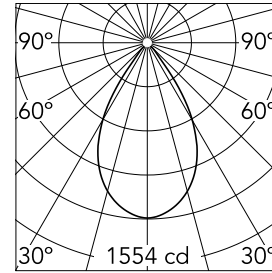

Optical

Lighting type	Direct
LED type	LED array
Light distribution	Symmetric
Optical type	Flood
Beam angle (°)	62
Beam angle C90-270 (°)	62

Beam Angle: 62°		
h(m)	E(lx)	D(m)
1	1554	1.19
2	389	2.39
3	173	3.58
4	97	4.77
5	62	5.97

Physical

Color	Black/White
Orientation	Fixed
Recessed depth (mm)	277
Weight (kg)	0.98