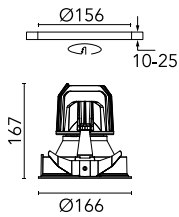

Light Supply Fixed Trim Dimmable

■ □ 03.6810.1BADA - Black/White

Recessed luminaire with LED light source. Remote 220/240V power supply included.

Main specifications

Number of heads	1	Net lumen (lm)	1549
Lamp category	LED	Mountings	Ceiling recessed
Power (W)	29W	Environment	Indoor
CCT (K)	4000K		
CRI	90		

Optical

Lighting type	Direct
LED type	LED array
Light distribution	Symmetric
Optical type	Flood
Beam angle (°)	62
Beam angle C90-270 (°)	62

Beam Angle: 62°		
h(m)	E(lx)	D(m)
1	1554	1.19
2	389	2.39
3	173	3.58
4	97	4.77
5	62	5.97

Physical

Color	Black/White
Orientation	Fixed
Recessed depth (mm)	277
Weight (kg)	0.98