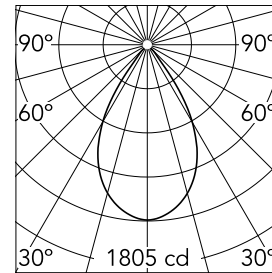

Optical

Lighting type	Direct
LED type	LED array
Light distribution	Symmetric
Optical type	Flood
Beam angle (°)	62
Beam angle C90-270 (°)	62

Beam Angle:	62°		
h(m)	E(lx)	D(m)	
1	1805	1.19	
2	451	2.39	
3	201	3.58	
4	113	4.77	
5	72	5.97	

Physical

Color	White/White
Orientation	Fixed
Recessed depth (mm)	277
Weight (kg)	0.98