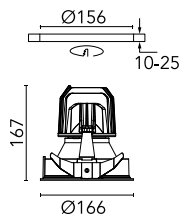

Light Supply Fixed Trim Dimmable

03.6809.3BADA - White/White

Recessed luminaire with LED light source. Remote 220/240V power supply included.

Main specifications

Number of heads	1	Net lumen (lm)	1799
Lamp category	LED	Mountings	Ceiling recessed
Power (W)	29W	Environment	Indoor
CCT (K)	3000K		
CRI	80		

Optical

Lighting type	Direct
LED type	LED array
Light distribution	Symmetric
Optical type	Flood
Beam angle (°)	62
Beam angle C90-270 (°)	62

Beam Angle:	62°		
h(m)	E(lx)	D(m)	
1	1805	1.19	
2	451	2.39	
3	201	3.58	
4	113	4.77	
5	72	5.97	

Physical

Color	White/White
Orientation	Fixed
Recessed depth (mm)	277
Weight (kg)	0.98