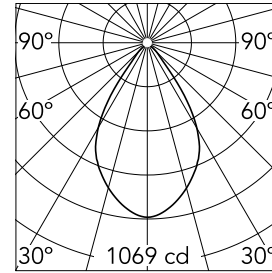

Optical

| | |
|-------------------------------|--------------|
| Lighting type | Direct |
| LED type | Phosphor LED |
| Light distribution | Symmetric |
| Beam angle (°) | 65 |
| Beam angle C90-270 (°) | 65 |

| | | |
|------------------------|--------------|-------------|
| Beam Angle: 65° | | |
| h(m) | E(lx) | D(m) |
| 1 | 1069 | 1.27 |
| 2 | 267 | 2.54 |
| 3 | 119 | 3.80 |
| 4 | 67 | 5.07 |
| 5 | 43 | 6.34 |

Physical

| | |
|----------------------------|-----------------|
| Color | Black/Aluminium |
| Orientation | Fixed |
| Recessed depth (mm) | 277 |
| Weight (kg) | 0.98 |