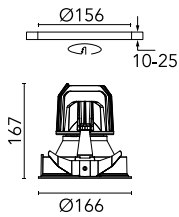

Light Supply Fixed Trim Dimmable

■ ■ 03.6611.1C.DA - Black/Aluminium

Recessed luminaire with LED light source. Remote 220/240V power supply included.

Main specifications

| | | | |
|------------------------|-------|-----------------------|---------------------|
| Number of heads | 1 | Net lumen (lm) | 1158 |
| Lamp category | LED | Mountings | Ceiling recessed |
| Power (W) | 26W | Environment | Indoor dry location |
| CCT (K) | 3000K | | |
| CRI | 98 | | |

Optical

| | |
|-------------------------------|--------------|
| Lighting type | Direct |
| LED type | Phosphor LED |
| Light distribution | Symmetric |
| Beam angle (°) | 65 |
| Beam angle C90-270 (°) | 65 |

| | | |
|------------------------|--------------|-------------|
| Beam Angle: 65° | | |
| h(m) | E(lx) | D(m) |
| 1 | 1069 | 1.27 |
| 2 | 267 | 2.54 |
| 3 | 119 | 3.80 |
| 4 | 67 | 5.07 |
| 5 | 43 | 6.34 |

Physical

| | |
|----------------------------|-----------------|
| Color | Black/Aluminium |
| Orientation | Fixed |
| Recessed depth (mm) | 277 |
| Weight (kg) | 0.98 |