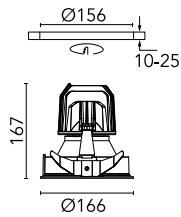

Light Supply Fixed Trim

03.6809.3CA - White/Aluminium

Recessed luminaire with LED light source. Remote 220/240V power supply included.

Main specifications

Number of heads	1	Net lumen (lm)	1799
Lamp category	LED	Mountings	Ceiling recessed
Power (W)	29W	Environment	Indoor
CCT (K)	3000K		
CRI	80		

Optical

Lighting type	Direct
LED type	LED array
Light distribution	Symmetric
Optical type	Flood
Beam angle (°)	62
Beam angle C90-270 (°)	62

Beam Angle: 62°		
h(m)	E(lx)	D(m)
1	1805	1.19
2	451	2.39
3	201	3.58
4	113	4.77
5	72	5.97

Luminous flux luminaire
1799 lm (EXTREME CUT OFF)

Electrical

Frequency (Hz)	50/60	Emergency	Without
Voltage (V)	220.00	Insulation class	II
Dimmable	No		
Driver	Remote		
Driver type	Electronic		

Physical

Color	White/Aluminium
Orientation	Fixed
Recessed depth (mm)	277
Weight (kg)	0.98