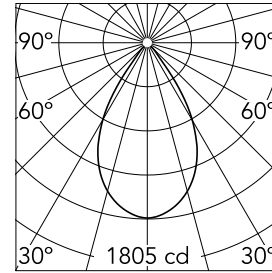

Light Supply Fixed Trim

03.6809.3CA - White/Aluminium

Recessed luminaire with LED light source. Remote 220/240V power supply included.

Main specifications

Number of heads	1	Net lumen (lm)	1799
Lamp category	LED	Mountings	Ceiling recessed
Power (W)	29W	Environment	Indoor
CCT (K)	3000K		
CRI	80		

Optical

Lighting type	Direct
LED type	LED array
Light distribution	Symmetric
Optical type	Flood
Beam angle (°)	62
Beam angle C90-270 (°)	62

Beam Angle: 62°		
h(m)	E(lx)	D(m)
1	1805	1.19
2	451	2.39
3	201	3.58
4	113	4.77
5	72	5.97

Luminous flux luminaire
1799 lm (EXTREME CUT OFF)

Electrical

Frequency (Hz)	50/60	Emergency	Without
Voltage (V)	220.00	Insulation class	II
Dimmable	No		
Driver	Remote		
Driver type	Electronic		

Physical

Color	White/Aluminium
Orientation	Fixed
Recessed depth (mm)	277
Weight (kg)	0.98