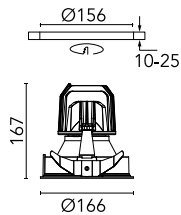

## Light Supply Fixed Trim

03.6611.1C

Recessed luminaire with LED light source. Remote 220/240V power supply included.

### Main specifications

<b>Number of heads</b>	1	<b>Net lumen (lm)</b>	1158
<b>Lamp category</b>	LED	<b>Mountings</b>	Ceiling recessed
<b>Power (W)</b>	26W	<b>Environment</b>	Indoor
<b>CCT (K)</b>	3000K		
<b>CRI</b>	98		

### Optical

<b>Lighting type</b>	Direct
<b>LED type</b>	Phosphor LED
<b>Light distribution</b>	Symmetric
<b>Beam angle (°)</b>	65
<b>Beam angle C90-270 (°)</b>	65

Beam Angle: 65°

	h(m)	E(lx)	D(m)
1	1.27	1069	1.27
2	2.54	267	2.54
3	3.80	119	3.80
4	5.07	67	5.07
5	6.34	43	6.34

### Physical

<b>Orientation</b>	Fixed
<b>Recessed depth (mm)</b>	277
<b>Weight (kg)</b>	0.98