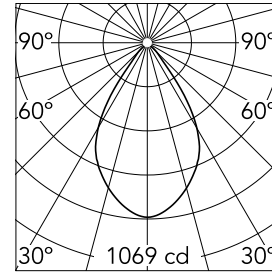

### Optical

<b>Lighting type</b>	Direct
<b>LED type</b>	Phosphor LED
<b>Light distribution</b>	Symmetric
<b>Beam angle (°)</b>	65
<b>Beam angle C90-270 (°)</b>	65

Beam Angle: 65°

	h(m)	E(lx)	D(m)
1	1.27	1069	1.27
2	2.54	267	2.54
3	3.80	119	3.80
4	5.07	67	5.07
5	6.34	43	6.34

Luminous flux luminaire  
1158 lm (EXTREME CUT OFF)

### Physical

<b>Orientation</b>	Fixed
<b>Recessed depth (mm)</b>	277
<b>Weight (kg)</b>	0.98