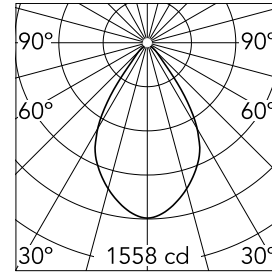

Light Supply Fixed Trim

03.6610.3B - White/White

Recessed luminaire with LED light source. Remote 220/240V power supply included.

Main specifications

Number of heads	1	Net lumen (lm)	1696
Lamp category	LED	Mountings	Ceiling recessed
Power (W)	28W	Environment	Indoor
CCT (K)	4000K		
CRI	80		

Optical

Lighting type	Direct
LED type	Phosphor LED
Light distribution	Symmetric
Beam angle (°)	65
Beam angle C90-270 (°)	65

Beam Angle: 65°		
h(m)	E(lx)	D(m)
1	1558	1.27
2	390	2.55
3	173	3.82
4	97	5.10
5	62	6.37

Luminous flux luminaire
1696 lm (EXTREME CUT OFF)

Electrical

Frequency (Hz)	50/60	Insulation class	II
Dimmable	No		
Driver	Remote		
Driver type	Electronic		
Emergency	Without		

Physical

Color	White/White
Orientation	Fixed
Recessed depth (mm)	277
Weight (kg)	0.98