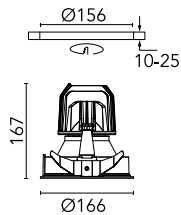

Light Supply Fixed Trim

03.6610.3B - White/White

Recessed luminaire with LED light source. Remote 220/240V power supply included.

Main specifications

Number of heads	1	Net lumen (lm)	1696
Lamp category	LED	Mountings	Ceiling recessed
Power (W)	28W	Environment	Indoor
CCT (K)	4000K		
CRI	80		

Optical

Lighting type	Direct
LED type	Phosphor LED
Light distribution	Symmetric
Beam angle (°)	65
Beam angle C90-270 (°)	65

Beam Angle: 65°		
h(m)	E(lx)	D(m)
1	1558	1.27
2	390	2.55
3	173	3.82
4	97	5.10
5	62	6.37

Luminous flux luminaire
1696 lm (EXTREME CUT OFF)

Electrical

Frequency (Hz)	50/60	Insulation class	II
Dimmable	No		
Driver	Remote		
Driver type	Electronic		
Emergency	Without		

Physical

Color	White/White
Orientation	Fixed
Recessed depth (mm)	277
Weight (kg)	0.98