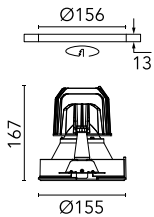

Light Supply Fixed No Trim Dimmable

■ 03.6625.06.DA - Aluminum

Recessed luminaire with LED light source. Remote 220/240V power supply included.