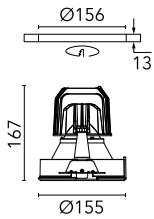

## Light Supply Fixed No Trim

■ 03.6826.06A - Aluminum

Recessed luminaire with LED light source. Remote 220/240V power supply included.

### Main specifications

<b>Number of heads</b>	1	<b>Net lumen (lm)</b>	1755
<b>Lamp category</b>	LED	<b>Mountings</b>	Ceiling recessed
<b>Power (W)</b>	29W	<b>Environment</b>	Indoor
<b>CCT (K)</b>	3000K		
<b>CRI</b>	90		

### Physical

<b>Color</b>	Aluminum
<b>Orientation</b>	Fixed
<b>Recessed depth (mm)</b>	277
<b>Weight (kg)</b>	0.98