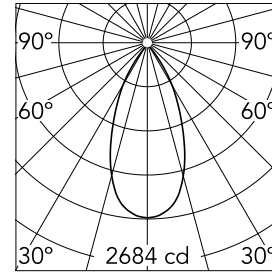

### Main specifications

<b>Number of heads</b>	1	<b>Net lumen (lm)</b>	1755
<b>Lamp category</b>	LED	<b>Mountings</b>	Ceiling recessed
<b>Power (W)</b>	29W	<b>Environment</b>	Indoor
<b>CCT (K)</b>	3000K		
<b>CRI</b>	90		

### Optical

<b>Lighting type</b>	Direct
<b>LED type</b>	LED array
<b>Light distribution</b>	Symmetric
<b>Optical type</b>	Flood
<b>Beam angle (°)</b>	47
<b>Beam angle C90-270 (°)</b>	47

<b>Beam Angle:</b>	47°		
<b>h(m)</b>	<b>E(lx)</b>	<b>D(m)</b>	
1	2684	0.86	
2	671	1.73	
3	298	2.59	
4	168	3.46	
5	107	4.32	

Luminous flux luminaire  
1755 lm (EXTREME CUT OFF)

### Physical

<b>Color</b>	Aluminum
<b>Orientation</b>	Fixed
<b>Recessed depth (mm)</b>	277
<b>Weight (kg)</b>	0.98