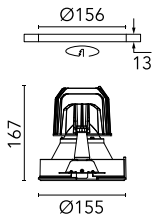

Light Supply Fixed No Trim

03.6825.40A - White

Recessed luminaire with LED light source. Remote 220/240V power supply included.

Main specifications

Number of heads	1	Net lumen (lm)	1549
Lamp category	LED	Mountings	Ceiling recessed
Power (W)	29W	Environment	Indoor
CCT (K)	4000K		
CRI	90		

Optical

Lighting type	Direct
LED type	LED array
Light distribution	Symmetric
Optical type	Flood
Beam angle (°)	62
Beam angle C90-270 (°)	62

Beam Angle: 62°		
h(m)	E(lx)	D(m)
1	1554	1.19
2	389	2.39
3	173	3.58
4	97	4.77
5	62	5.97

Luminous flux luminaire
1549 lm (EXTREME CUT OFF)

Electrical

Frequency (Hz)	50/60	Emergency	Without
Voltage (V)	36.50	Insulation class	II
Dimmable	No		
Driver	Remote		
Driver type	Electronic		

Physical

Color	White
Orientation	Fixed
Recessed depth (mm)	277
Weight (kg)	0.98