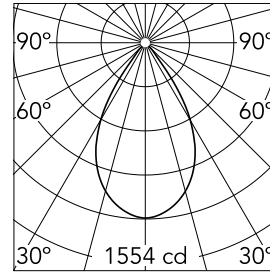

Light Supply Fixed No Trim

03.6825.40A - White

Recessed luminaire with LED light source. Remote 220/240V power supply included.

Main specifications

Number of heads	1	Net lumen (lm)	1549
Lamp category	LED	Mountings	Ceiling recessed
Power (W)	29W	Environment	Indoor
CCT (K)	4000K		
CRI	90		

Optical

Lighting type	Direct
LED type	LED array
Light distribution	Symmetric
Optical type	Flood
Beam angle (°)	62
Beam angle C90-270 (°)	62

Beam Angle: 62°		
h(m)	E(lx)	D(m)
1	1554	1.19
2	389	2.39
3	173	3.58
4	97	4.77
5	62	5.97

Luminous flux luminaire
1549 lm (EXTREME CUT OFF)

Electrical

Frequency (Hz)	50/60	Emergency	Without
Voltage (V)	36.50	Insulation class	II
Dimmable	No		
Driver	Remote		
Driver type	Electronic		

Physical

Color	White
Orientation	Fixed
Recessed depth (mm)	277
Weight (kg)	0.98