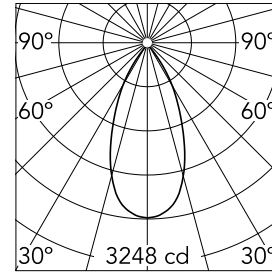

Optical

Lighting type	Direct
LED type	LED array
Light distribution	Symmetric
Optical type	Flood
Beam angle (°)	47
Beam angle C90-270 (°)	47

Beam Angle:	47°		
h(m)	E(lx)	D(m)	
1	3248	0.86	
2	812	1.73	
3	361	2.59	
4	203	3.46	
5	130	4.32	

Physical

Color	Aluminum
Orientation	Fixed
Recessed depth (mm)	277
Weight (kg)	0.98

Note

Pre-installation frame. To be ordered separately.

Light Supply Fixed No Trim

Pre-installation frame
08.8359.00