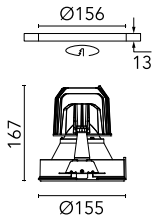

Light Supply Fixed No Trim

■ 03.6824.06A - Aluminum

Recessed luminaire with LED light source. Remote 220/240V power supply included.

Main specifications

Number of heads	1	Net lumen (lm)	2123
Lamp category	LED	Mountings	Ceiling recessed
Power (W)	29W	Environment	Indoor dry location
CCT (K)	3000K		
CRI	80		

Optical

Lighting type	Direct
LED type	LED array
Light distribution	Symmetric
Optical type	Flood
Beam angle (°)	47
Beam angle C90-270 (°)	47

Beam Angle:	47°		
h(m)	E(lx)	D(m)	
1	3248	0.86	
2	812	1.73	
3	361	2.59	
4	203	3.46	
5	130	4.32	

Physical

Color	Aluminum
Orientation	Fixed
Recessed depth (mm)	277
Weight (kg)	0.98

Note

Pre-installation frame. To be ordered separately.

Light Supply Fixed No Trim

Pre-installation frame
08.8359.00