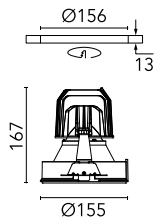

Light Supply Fixed No Trim

■ 03.6626.40 - White

Recessed luminaire with LED light source. Remote 220/240V power supply included.

Main specifications

Number of heads	1	Net lumen (lm)	1158
Lamp category	LED	Mountings	Ceiling recessed
Power (W)	26W	Environment	Indoor dry location
CCT (K)	3000K		
CRI	98		

Optical

Lighting type	Direct
LED type	Phosphor LED
Light distribution	Symmetric
Beam angle (°)	65
Beam angle C90-270 (°)	65

Beam Angle: 65°

h(m)	E(lx)	D(m)
1	1069	1.27
2	267	2.54
3	119	3.80
4	67	5.07
5	43	6.34

Physical

Color	White
Orientation	Fixed
Recessed depth (mm)	277
Weight (kg)	0.98

Note

Pre-installation frame. To be ordered separately.