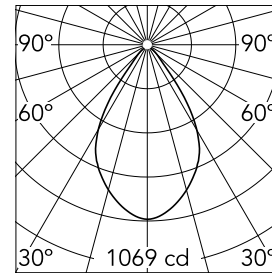

Optical

Lighting type	Direct
LED type	Phosphor LED
Light distribution	Symmetric
Beam angle (°)	65
Beam angle C90-270 (°)	65

Beam Angle: 65°

h(m)	E(lx)	D(m)
1	1069	1.27
2	267	2.54
3	119	3.80
4	67	5.07
5	43	6.34

Physical

Color	White
Orientation	Fixed
Recessed depth (mm)	277
Weight (kg)	0.98

Note

Pre-installation frame. To be ordered separately.