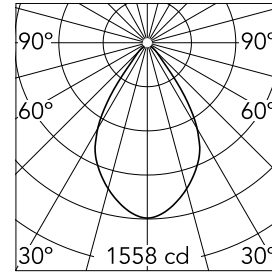

Optical

Lighting type	Direct
LED type	Phosphor LED
Light distribution	Symmetric
Beam angle (°)	65
Beam angle C90-270 (°)	65

Beam Angle: 65°		
h(m)	E(lx)	D(m)
1	1558	1.27
2	390	2.55
3	173	3.82
4	97	5.10
5	62	6.37

Luminous flux luminaire
1696 lm (EXTREME CUT OFF)

Electrical

Frequency (Hz)	50/60	Insulation class	II
Dimmable	No		
Driver	Remote		
Driver type	Electronic		
Emergency	Without		

Physical

Color	White
Orientation	Fixed
Recessed depth (mm)	277
Weight (kg)	0.98