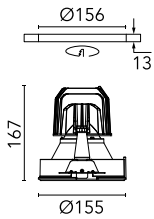

Light Supply Fixed No Trim

03.6625.40 - White

Recessed luminaire with LED light source. Remote 220/240V power supply included.

Main specifications

Number of heads	1	Net lumen (lm)	1696
Lamp category	LED	Mountings	Ceiling recessed
Power (W)	28W	Environment	Indoor
CCT (K)	4000K		
CRI	80		

Optical

Lighting type	Direct
LED type	Phosphor LED
Light distribution	Symmetric
Beam angle (°)	65
Beam angle C90-270 (°)	65

Beam Angle: 65°		
h(m)	E(lx)	D(m)
1	1558	1.27
2	390	2.55
3	173	3.82
4	97	5.10
5	62	6.37

Luminous flux luminaire
1696 lm (EXTREME CUT OFF)

Electrical

Frequency (Hz)	50/60	Insulation class	II
Dimmable	No		
Driver	Remote		
Driver type	Electronic		
Emergency	Without		

Physical

Color	White
Orientation	Fixed
Recessed depth (mm)	277
Weight (kg)	0.98