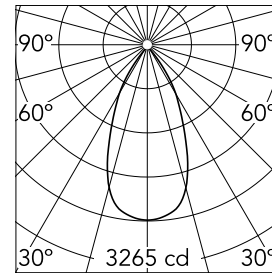

Optical

Lighting type	Direct
LED type	Phosphor LED
Light distribution	Symmetric
Beam angle (°)	49
Beam angle C90-270 (°)	49

Beam Angle: 49°		
h(m)	E(lx)	D(m)
1	3265	0.91
2	816	1.81
3	363	2.72
4	204	3.62
5	131	4.53