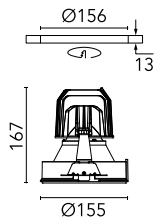

Light Supply Fixed No Trim

■ 03.6625.06 - Aluminum

Recessed luminaire with LED light source. Remote 220/240V power supply included.

Main specifications

Number of heads	1	Net lumen (lm)	2270
Lamp category	LED	Mountings	Ceiling recessed
Power (W)	28W	Environment	Indoor dry location
CCT (K)	4000K		
CRI	80		

Optical

Lighting type	Direct
LED type	Phosphor LED
Light distribution	Symmetric
Beam angle (°)	49
Beam angle C90-270 (°)	49

Beam Angle: 49°		
h(m)	E(lx)	D(m)
1	3265	0.91
2	816	1.81
3	363	2.72
4	204	3.62
5	131	4.53

Luminous flux luminaire
2270 lm (EXTREME CUT OFF)

Electrical

Frequency (Hz)	50/60	Insulation class	II
Dimmable	No		
Driver	Remote included		
Driver type	Non Dimmable		
Emergency	Without		

Physical

Color	Aluminum
Orientation	Fixed
Recessed depth (mm)	277
Weight (kg)	0.98