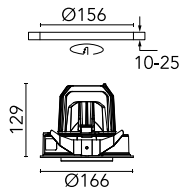

Light Supply Adjustable Trim Dimmable

■ 03.6806.14ADA - Black

Recessed luminaire with LED light source. Remote 220/240V power supply included.

Main specifications

Number of heads	1	Net lumen (lm)	1698
Lamp category	LED	Mountings	Ceiling recessed
Power (W)	30.1W	Environment	Indoor
CCT (K)	3000K		
CRI	90		

Optical

Lighting type	Direct
LED type	LED array
Light distribution	Symmetric
Optical type	Spot
Beam angle (°)	13
Beam angle C90-270 (°)	13

Beam Angle:	13°		
h(m)	E(lx)	D(m)	
1	20522	0.23	
2	5131	0.46	
3	2280	0.69	
4	1283	0.92	
5	821	1.15	

Physical

Color	Black	Rotation (°)	355
Orientation	Adjustable		
Recessed depth (mm)	239		
Weight (kg)	1.01		
Tilt (°)	35		

Light Supply Adjustable Trim Dimmable

Light Supply Adjustable spare reflector. Spot
08.8450.00