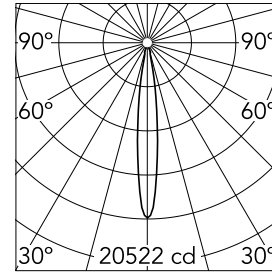

Optical

Lighting type	Direct
LED type	LED array
Light distribution	Symmetric
Optical type	Spot
Beam angle (°)	13
Beam angle C90-270 (°)	13

Beam Angle:	13°		
h(m)	E(lx)	D(m)	
1	20522	0.23	
2	5131	0.46	
3	2280	0.69	
4	1283	0.92	
5	821	1.15	

Physical

Color	Black	Rotation (°)	355
Orientation	Adjustable		
Recessed depth (mm)	239		
Weight (kg)	1.01		
Tilt (°)	35		

Light Supply Adjustable Trim Dimmable

Light Supply Adjustable spare reflector. Spot
08.8450.00