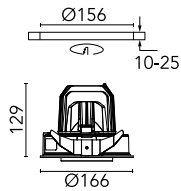

### Main specifications

<b>Number of heads</b>	1	<b>Net lumen (lm)</b>	1639
<b>Lamp category</b>	LED	<b>Mountings</b>	Ceiling recessed
<b>Power (W)</b>	30.1W	<b>Environment</b>	Indoor dry location
<b>CCT (K)</b>	4000K		
<b>CRI</b>	90		

### Physical

<b>Color</b>	Black	<b>Rotation (°)</b>	355
<b>Orientation</b>	Adjustable		
<b>Recessed depth (mm)</b>	239		
<b>Weight (kg)</b>	1.01		
<b>Tilt (°)</b>	35		