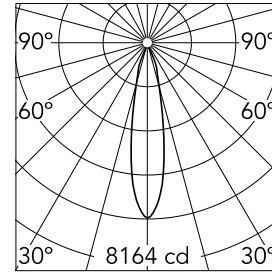

Optical

Lighting type	Direct
LED type	LED array
Light distribution	Symmetric
Optical type	Medium
Beam angle (°)	21
Beam angle C90-270 (°)	21

Beam Angle:	21°		
h(m)	E(lx)	D(m)	
1	8164	0.37	
2	2041	0.75	
3	907	1.12	
4	510	1.49	
5	327	1.87	

Physical

Color	White	Rotation (°)	355
Orientation	Adjustable		
Recessed depth (mm)	239		
Weight (kg)	1.01		
Tilt (°)	35		

Light Supply Adjustable Trim Dimmable

Light Supply Adjustable spare reflector. Spot
08.8450.00