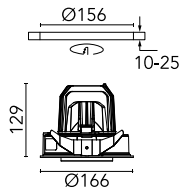

Light Supply Adjustable Trim Dimmable

03.6804.40ADA - White

Recessed luminaire with LED light source. Remote 220/240V power supply included.

Main specifications

Number of heads	1	Net lumen (lm)	1486
Lamp category	LED	Mountings	Ceiling recessed
Power (W)	30.1W	Environment	Indoor
CCT (K)	4000K		
CRI	90		

Optical

Lighting type	Direct
LED type	LED array
Light distribution	Symmetric
Optical type	Medium
Beam angle (°)	21
Beam angle C90-270 (°)	21

Beam Angle:	21°		
h(m)	E(lx)	D(m)	
1	8164	0.37	
2	2041	0.75	
3	907	1.12	
4	510	1.49	
5	327	1.87	

Physical

Color	White	Rotation (°)	355
Orientation	Adjustable		
Recessed depth (mm)	239		
Weight (kg)	1.01		
Tilt (°)	35		

Light Supply Adjustable Trim Dimmable

Light Supply Adjustable spare reflector. Spot
08.8450.00