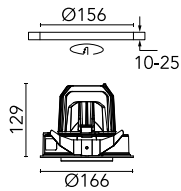

Light Supply Adjustable Trim Dimmable

■ 03.6804.14ADA - Black

Recessed luminaire with LED light source. Remote 220/240V power supply included.

Main specifications

Number of heads	1	Net lumen (lm)	1486
Lamp category	LED	Mountings	Ceiling recessed
Power (W)	30.1W	Environment	Indoor dry location
CCT (K)	4000K		
CRI	90		

Optical

Lighting type	Direct
LED type	LED array
Light distribution	Symmetric
Optical type	Medium
Beam angle (°)	21
Beam angle C90-270 (°)	21

Beam Angle: 21°		
h(m)	E(lx)	D(m)
1	8164	0.37
2	2041	0.75
3	907	1.12
4	510	1.49
5	327	1.87

Physical

Color	Black	Rotation (°)	355
Orientation	Adjustable		
Recessed depth (mm)	239		
Weight (kg)	1.01		
Tilt (°)	35		

Light Supply Adjustable Trim Dimmable

Honeycomb. Small Cells
08.8049.14

Light Supply Adjustable spare
reflector. Spot
08.8450.00