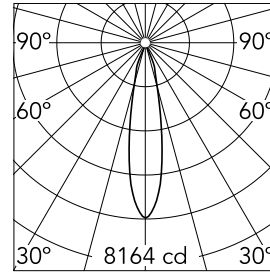

Optical

Lighting type	Direct
LED type	LED array
Light distribution	Symmetric
Optical type	Medium
Beam angle (°)	21
Beam angle C90-270 (°)	21

Beam Angle: 21°		
h(m)	E(lx)	D(m)
1	8164	0.37
2	2041	0.75
3	907	1.12
4	510	1.49
5	327	1.87

Physical

Color	Black	Rotation (°)	355
Orientation	Adjustable		
Recessed depth (mm)	239		
Weight (kg)	1.01		
Tilt (°)	35		

Light Supply Adjustable Trim Dimmable

Honeycomb. Small Cells
08.8049.14

Light Supply Adjustable spare
reflector. Spot
08.8450.00